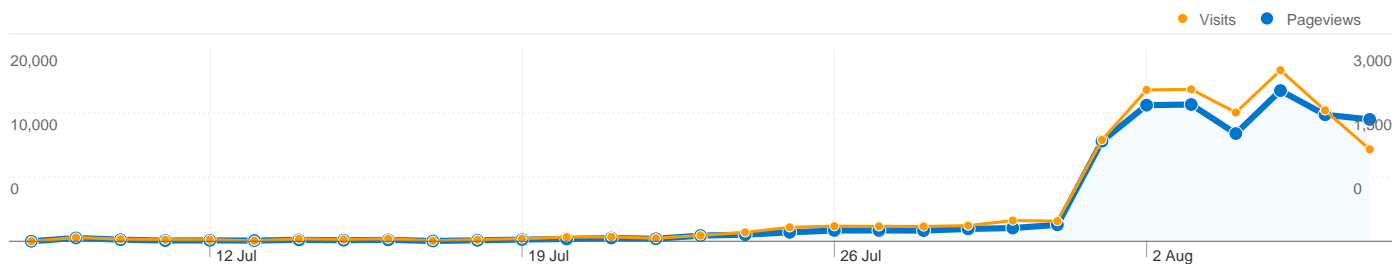

Dashboard

Comparing to: Site

Site Usage

17,011 Visits

18.44% Bounce Rate

103,797 Pageviews

00:07:29 Avg. Time on Site

6.10 Pages/Visit

Comparing to: Site

4,461 people visited this site

17,011 Visits

4,461 Absolute Unique Visitors

103,797 Pageviews

6.10 Average Pageviews

00:07:29 Time on Site

18.44% Bounce Rate

Map Overlay

Comparing to: Site

17,011 visits came from 60 countries/territories

Site Usage

Country/Territory	Visits	Pages/Visit	Avg. Time on Site	% New Visits	Bounce Rate
Netherlands	5,698	5.39	00:05:52	25.55%	16.06%
Poland	3,488	6.45	00:08:37	20.93%	21.33%
France	1,411	5.05	00:06:55	21.40%	18.00%
Russia	972	7.58	00:10:42	19.96%	22.94%
Lithuania	845	7.56	00:09:03	22.01%	17.99%
Belarus	774	6.65	00:08:43	17.18%	20.41%
Ukraine	636	7.88	00:09:17	22.01%	15.88%
Latvia	622	7.40	00:10:51	19.61%	18.49%
Belgium	512	5.34	00:05:34	20.51%	12.30%
Italy	485	5.37	00:06:33	35.26%	22.27%

1 - 10 of 60

Content Overview

Comparing to: Site

Pages on this site were viewed a total of 103,797 times

 103,797 Pageviews

 40,174 Unique Views

 18.44% Bounce Rate

Top Content