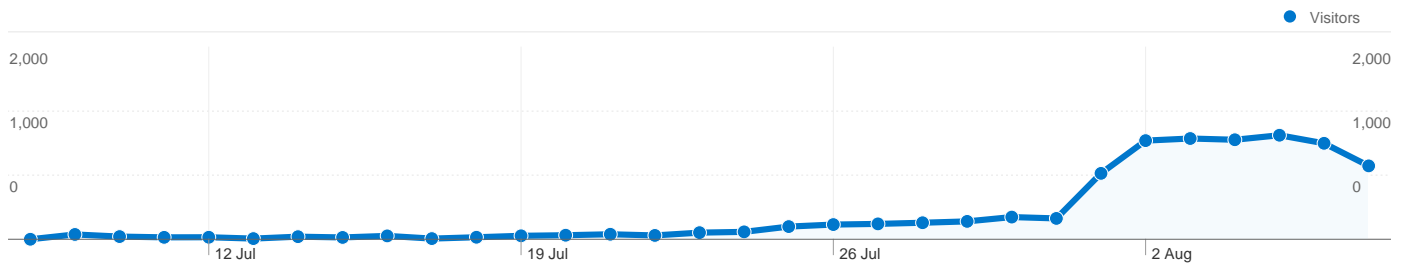

Dashboard

Comparing to: Site

Site Usage

17,011 Visits

18.44% Bounce Rate

103,797 Pageviews

00:07:29 Avg. Time on Site

6.10 Pages/Visit

23.31% % New Visits

Visitors Overview

Visitors
4,461

Map Overlay

Traffic Sources Overview

- **Referring Sites**
15,095.00 (88.74%)
- **Direct Traffic**
1,792.00 (10.53%)
- **Search Engines**
124.00 (0.73%)

Comparing to: Site

4,461 people visited this site

17,011 Visits

4,461 Absolute Unique Visitors

103,797 Pageviews

6.10 Average Pageviews

00:07:29 Time on Site

18.44% Bounce Rate

1 - 10 of 60

Content Overview

Comparing to: Site

Pages on this site were viewed a total of 103,797 times

 103,797 Pageviews

 40,174 Unique Views

 18.44% Bounce Rate

Top Content