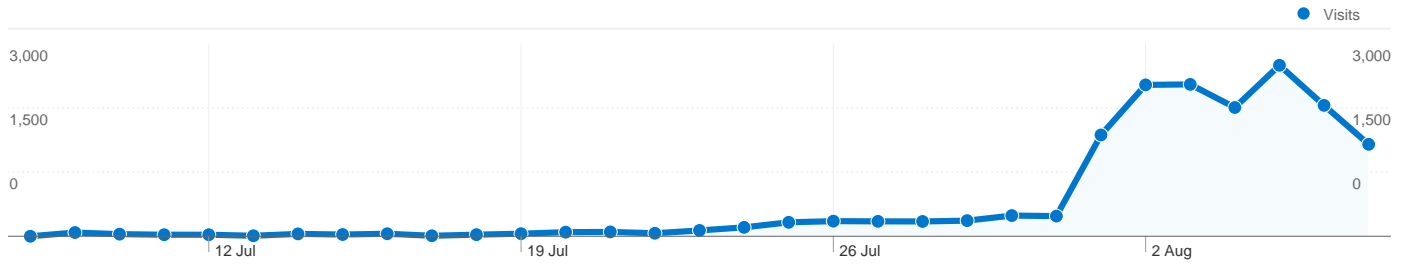

All traffic sources sent a total of 17,011 visits

10.53% Direct Traffic

88.74% Referring Sites

0.73% Search Engines

■ Referring Sites
15,095.00 (88.74%)
■ Direct Traffic
1,792.00 (10.53%)
■ Search Engines
124.00 (0.73%)

Top Traffic Sources

Sources	Visits	% visits	Keywords	Visits	% visits
warcaby.pl (referral)	3,359	19.75%	www.mme2010.warcaby.pl	28	22.58%
(direct) ((none))	1,792	10.53%	12th european youth draughts	21	16.94%
livedraughts.com (referral)	1,682	9.89%	en.mme2010.warcaby	12	9.68%
fmjd.org (referral)	1,450	8.52%	draughts 12th minsk	6	4.84%
toernooibase.kndb.nl (referral)	1,321	7.77%	ek draughts polen	4	3.23%