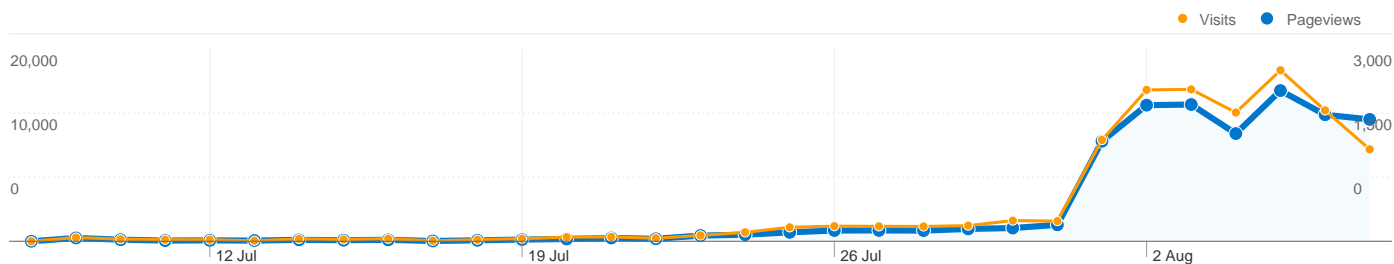

Dashboard

Comparing to: Site

Site Usage

17,011 Visits

18.44% Bounce Rate

103,797 Pageviews

00:07:29 Avg. Time on Site

6.10 Pages/Visit

Comparing to: Site

4,461 people visited this site

17,011 Visits

4,461 Absolute Unique Visitors

103,797 Pageviews

6.10 Average Pageviews

00:07:29 Time on Site

18.44% Bounce Rate

All traffic sources sent a total of 17,011 visits

10.53% Direct Traffic

88.74% Referring Sites

0.73% Search Engines

■ Referring Sites
 15,095.00 (88.74%)
 ■ Direct Traffic
 1,792.00 (10.53%)
 ■ Search Engines
 124.00 (0.73%)

1 - 10 of 60

Content Overview

Comparing to: Site

Pages on this site were viewed a total of 103,797 times

 103,797 Pageviews

 40,174 Unique Views

 18.44% Bounce Rate

Top Content