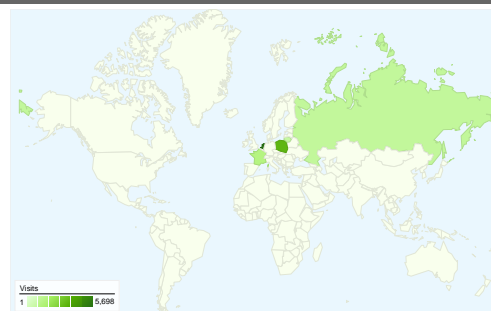

Dashboard

Comparing to: Site

Site Usage

17,011 Visits

18.44% Bounce Rate

103,797 Pageviews

00:07:29 Avg. Time on Site

6.10 Pages/Visit

23.31% % New Visits

Visitors Overview

Visitors
4,461

Map Overlay

Traffic Sources Overview

- **Referring Sites**
15,095.00 (88.74%)
- **Direct Traffic**
1,792.00 (10.53%)
- **Search Engines**
124.00 (0.73%)

All traffic sources sent a total of 17,011 visits

10.53% Direct Traffic

88.74% Referring Sites

0.73% Search Engines

■ Referring Sites
 15,095.00 (88.74%)
 ■ Direct Traffic
 1,792.00 (10.53%)
 ■ Search Engines
 124.00 (0.73%)

Map Overlay

Comparing to: Site

17,011 visits came from 60 countries/territories

Site Usage

Country/Territory	Visits	Pages/Visit	Avg. Time on Site	% New Visits	Bounce Rate
Netherlands	5,698	5.39	00:05:52	25.55%	16.06%
Poland	3,488	6.45	00:08:37	20.93%	21.33%
France	1,411	5.05	00:06:55	21.40%	18.00%
Russia	972	7.58	00:10:42	19.96%	22.94%
Lithuania	845	7.56	00:09:03	22.01%	17.99%
Belarus	774	6.65	00:08:43	17.18%	20.41%
Ukraine	636	7.88	00:09:17	22.01%	15.88%
Latvia	622	7.40	00:10:51	19.61%	18.49%
Belgium	512	5.34	00:05:34	20.51%	12.30%
Italy	485	5.37	00:06:33	35.26%	22.27%