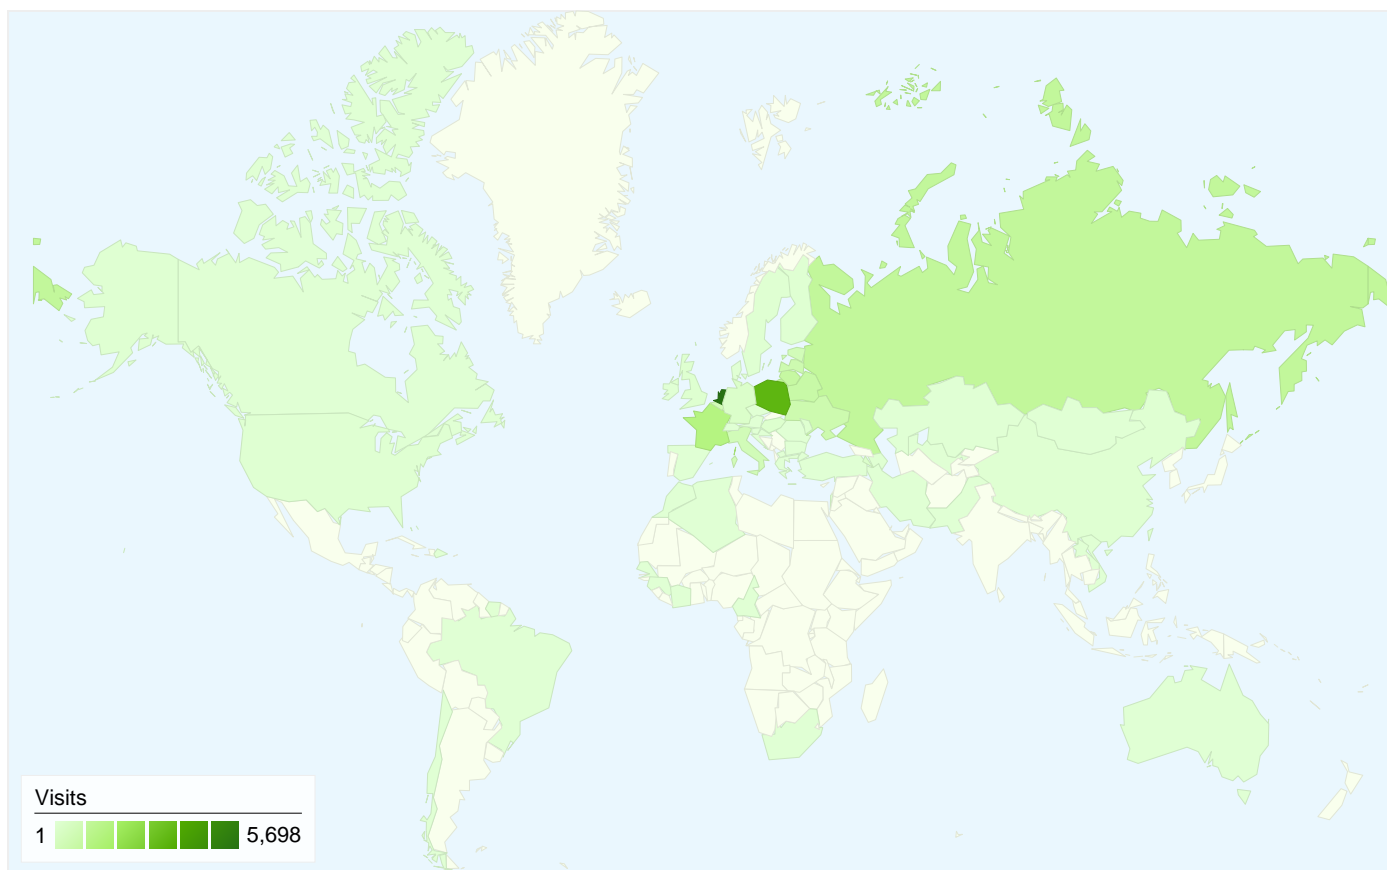

23.31% % New Visits

Visitors Overview

Visitors
4,461

Map Overlay

Traffic Sources Overview

- **Referring Sites**
15,095.00 (88.74%)
- **Direct Traffic**
1,792.00 (10.53%)
- **Search Engines**
124.00 (0.73%)

Comparing to: Site

4,461 people visited this site

17,011 Visits

4,461 Absolute Unique Visitors

103,797 Pageviews

6.10 Average Pageviews

00:07:29 Time on Site

18.44% Bounce Rate

All traffic sources sent a total of 17,011 visits

10.53% Direct Traffic

88.74% Referring Sites

0.73% Search Engines

■ Referring Sites
 15,095.00 (88.74%)
 ■ Direct Traffic
 1,792.00 (10.53%)
 ■ Search Engines
 124.00 (0.73%)

Map Overlay

Comparing to: Site

17,011 visits came from 60 countries/territories

Site Usage

Country/Territory	Visits	Pages/Visit	Avg. Time on Site	% New Visits	Bounce Rate
Netherlands	5,698	5.39	00:05:52	25.55%	16.06%
Poland	3,488	6.45	00:08:37	20.93%	21.33%
France	1,411	5.05	00:06:55	21.40%	18.00%
Russia	972	7.58	00:10:42	19.96%	22.94%
Lithuania	845	7.56	00:09:03	22.01%	17.99%
Belarus	774	6.65	00:08:43	17.18%	20.41%
Ukraine	636	7.88	00:09:17	22.01%	15.88%
Latvia	622	7.40	00:10:51	19.61%	18.49%
Belgium	512	5.34	00:05:34	20.51%	12.30%
Italy	485	5.37	00:06:33	35.26%	22.27%