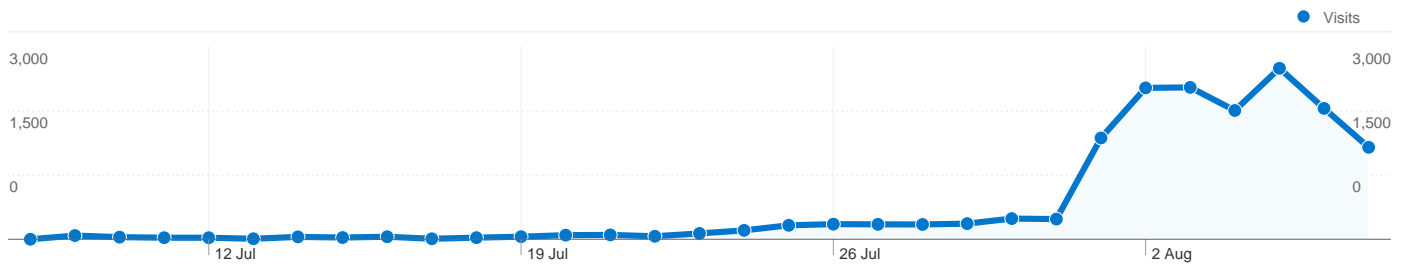

All traffic sources sent a total of 17,011 visits

10.53% Direct Traffic

88.74% Referring Sites

0.73% Search Engines

■ Referring Sites
15,095.00 (88.74%)
■ Direct Traffic
1,792.00 (10.53%)
■ Search Engines
124.00 (0.73%)

Top Traffic Sources

Sources	Visits	% visits	Keywords	Visits	% visits
warcaby.pl (referral)	3,359	19.75%	www.mme2010.warcaby.pl	28	22.58%
(direct) ((none))	1,792	10.53%	12th european youth draughts	21	16.94%
livedraughts.com (referral)	1,682	9.89%	en.mme2010.warcaby	12	9.68%
fmjd.org (referral)	1,450	8.52%	draughts 12th minsk	6	4.84%
toernooibase.kndb.nl (referral)	1,321	7.77%	ek draughts polen	4	3.23%