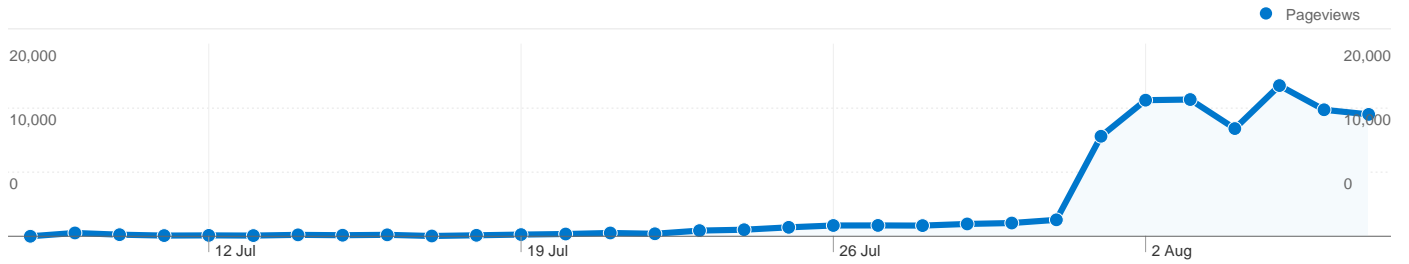

Map Overlay

Comparing to: Site

17,011 visits came from 60 countries/territories

Site Usage

Country/Territory	Visits	Pages/Visit	Avg. Time on Site	% New Visits	Bounce Rate
Netherlands	5,698	5.39	00:05:52	25.55%	16.06%
Poland	3,488	6.45	00:08:37	20.93%	21.33%
France	1,411	5.05	00:06:55	21.40%	18.00%
Russia	972	7.58	00:10:42	19.96%	22.94%
Lithuania	845	7.56	00:09:03	22.01%	17.99%
Belarus	774	6.65	00:08:43	17.18%	20.41%
Ukraine	636	7.88	00:09:17	22.01%	15.88%
Latvia	622	7.40	00:10:51	19.61%	18.49%
Belgium	512	5.34	00:05:34	20.51%	12.30%
Italy	485	5.37	00:06:33	35.26%	22.27%

1 - 10 of 60

Content Overview

Comparing to: Site

Pages on this site were viewed a total of 103,797 times

 103,797 Pageviews

 40,174 Unique Views

 18.44% Bounce Rate

Top Content