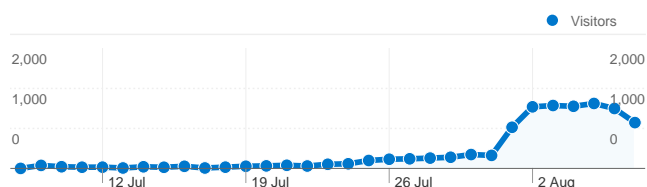

Visitors Overview

Visitors
4,461